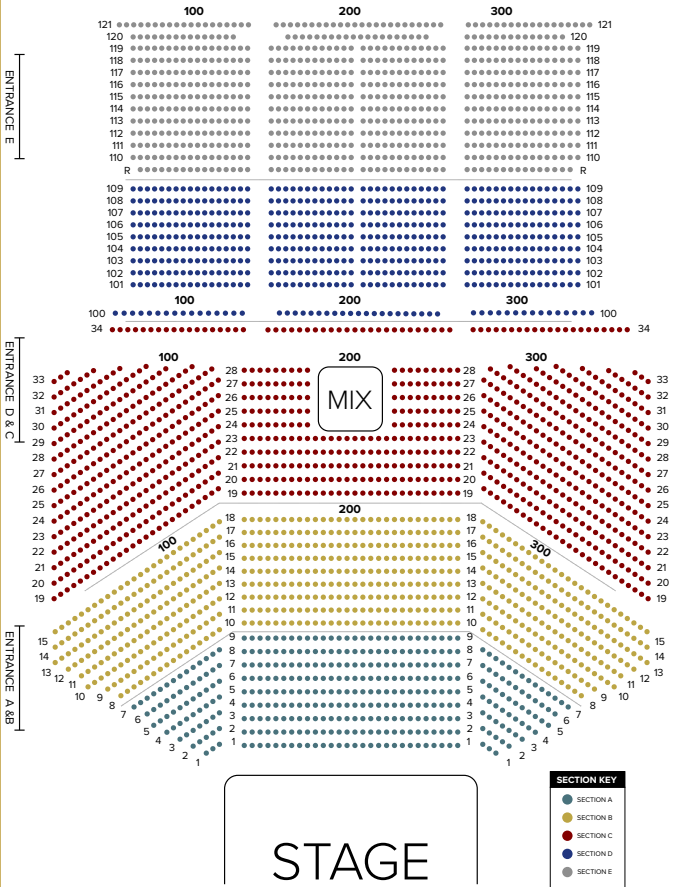

# PECHANGA SUMMIT

## CONCERT SEATING CHART

**PECHANGA**  
RESORT CASINO

45000 PECHANGA PARKWAY | TEMECULA, CA 92592  
1.877.711.2WIN | PECHANGA.COM